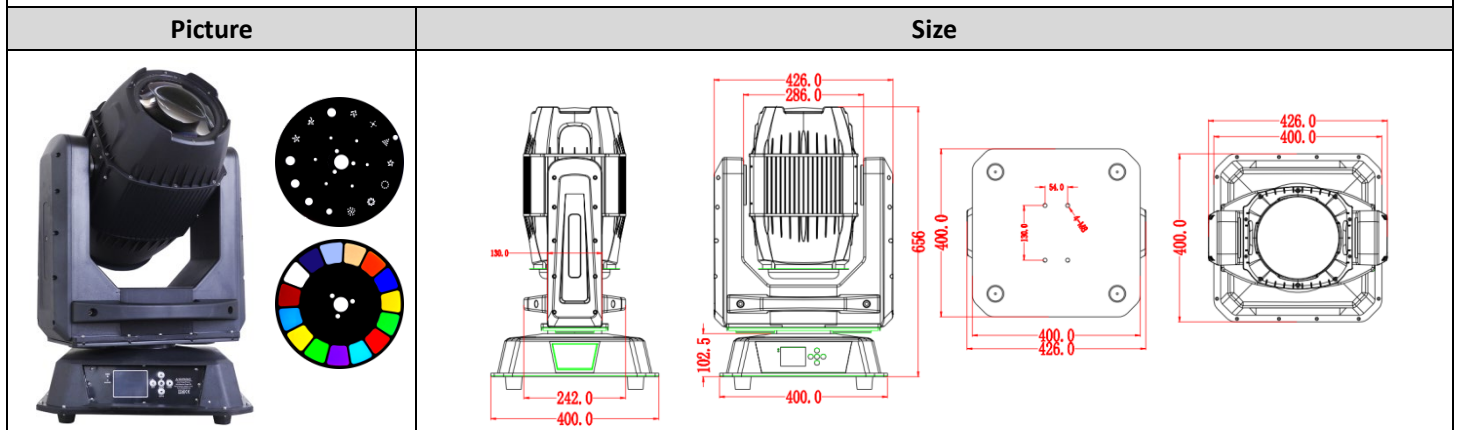

Technical Specification (Outman Beam)

Specifications				Parameter
Brand	ARTFOX	Model	Outman Beam 18R	
Name	Outdoor Waterproof Beam light	Color	Black	
N.W	28.7kgs	G.W	34.5kgs	
Size	45x40x70cm	Package dimensions	54x54x74cm	
IP Rate	IP65	Materiel	High-strength engineering flame-retardant plastic chassis	
Optical system		Effect system		
Lamp recourse	Osram SIRIUS HRI 371W	Rotating gobo	no	
Lifespan	1500 hours	Fixed gobo	1 fixed gobo wheel with 13 patterns, variable speed shaking and bidirectional rotation	
Beam angle	2°	Color	1 color wheel with 14 colors + white , which can realize two-way rainbow effect, half-color and linear adjustment.	
Color temperature	3200K-7200K liner adjustment	Prism	2 prisms (8 prism+ 16 prism), can rotate in two directions at variable speed, can achieve superimposing effect	
Dimmer	0-100% Mechanical linear dimming	Frost	1 independent atomization effect, soft and natural light spot	
Focus	0~100% Electronic linear HD focusing	Strobe	1-25Hz fast strobe per second, with pulse strobe, synchronous and asynchronous strobe effect	
Electrical connections		Control System		
Input voltage	110V-240V AC, 50/60Hz;	Mechanical movement	Horizontal scanning angle 540°, vertical scanning angle 270°, automatic return correction and 16Bit precision fine-tuning function	
Power consumption	500W	Communication design	DMX wired/wireless transmission, convenient and fast software upgrade through DMX cable.	
Signal connection	3pin(5pin) IP65 XLR Input/Output	cooling system	Adopt copper pipe + fan heat dissipation structure and temperature intelligent monitoring technology, automatically adjust the heat dissipation system, and effectively control the temperature of the light	
Power connection	IP65 power input	Control protocol	Anto-run, Sound active, Master-slave, DMX512	
Display	Can query the fixture and bulb usage time, it is easy to maintain	Channel mode	16/20	
Other				