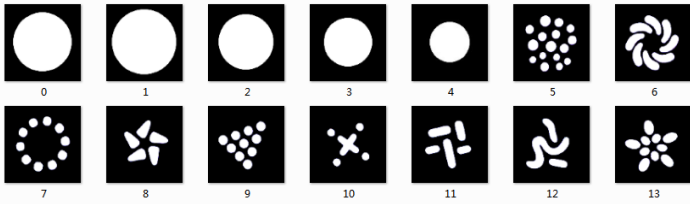

Fixed gobo: 13 +white

Color: 14+ white